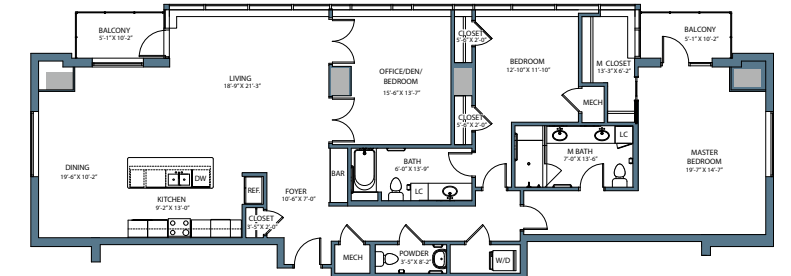

RIVER TOWER FLAT 5

*2 bedroom, 2.5 bath with office
2,055 square feet*

RIVER TOWER PLAN A - EAST

*1 bedroom, 1.5 bath with office
1,085 square feet
Balcony: 50 square feet*

RIVER TOWER PLAN A - WEST

*1 bedroom, 1.5 bath with office
1,085 square feet
Balcony: 50 square feet*

RIVER TOWER PLAN E

*2 bedroom, 2.5 bath
1,660 square feet
Balcony: 90 square feet*

RIVER TOWER PLAN F - EAST

*2 bedroom, 2.5 bath with office
1,595 square feet
Balcony: 39 square feet*

RIVER TOWER PLAN F - WEST

*2 bedroom, 2.5 bath with office
1,595 square feet
Balcony: 39 square feet*

RIVER TOWER PLAN G

*2 bedroom, 2.5 bath with office
2,179 square feet
Balcony: 100 square feet*

**HARBOR'S
EDGE**

**RIVER TOWER
FLOOR PLANS**

RIVER TOWER PLAN H

*2 bedroom, 2.5 bath
2,030 square feet
Balcony: 90 square feet*

RIVER TOWER FLAT 1

*1 bedroom, 1.5 bath with office
1,035 square feet*

RIVER TOWER FLAT 2

*1 bedroom, 1.5 bath
998 square feet*