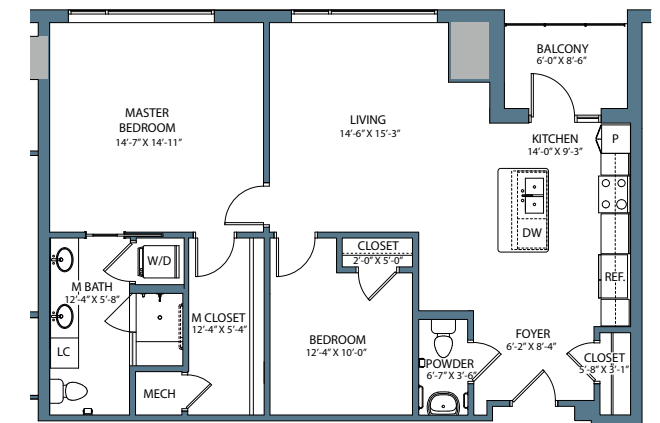

HARBOR'S EDGE

Whatever moves you.

RIVER TOWER FLOOR PLANS

One Colley Avenue | Norfolk, VA 23510
(757) 616-7950 | HarborsEdgeNorfolk.com

RIVER TOWER FLAT 4

*1 bedroom, 1.5 bath with office
1,067 square feet*

RIVER TOWER FLAT 5

*2 bedroom, 2.5 bath with office
2,055 square feet*

RIVER TOWER PLAN A - EAST

*1 bedroom, 1.5 bath with office
1,085 square feet
Balcony: 50 square feet*

RIVER TOWER PLAN A - WEST

*1 bedroom, 1.5 bath with office
1,085 square feet
Balcony: 50 square feet*

RIVER TOWER PLAN B

*1 bedroom, 1.5 bath
1,124 square feet
Balcony: 51 square feet*

RIVER TOWER PLAN C

*2 bedroom, 1.5 bath
1,124 square feet
Balcony: 51 square feet*

Discover Hampton Roads' distinctive senior living community, River Tower at Harbor's Edge. Signature residences with sweeping city and harbor views, a thoughtful collection of amenities and services, the gold standard assurance of True LifeCare®. Actual dimensions are approximate and subject to change.

RIVER TOWER PLAN E

*2 bedroom, 2.5 bath
1,660 square feet
Balcony: 90 square feet*

RIVER TOWER PLAN F - EAST

*2 bedroom, 2.5 bath with office
1,595 square feet
Balcony: 39 square feet*

RIVER TOWER PLAN F - WEST