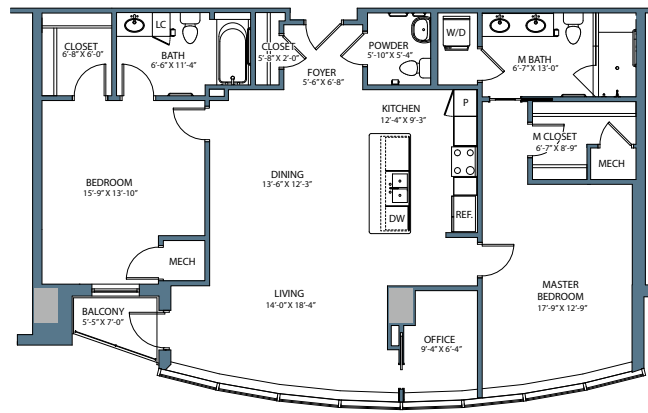

RIVER TOWER FLAT 5

*2 bedroom, 2.5 bath with office
2,055 square feet*

RIVER TOWER PLAN A - EAST

*1 bedroom, 1.5 bath with office
1,085 square feet
Balcony: 50 square feet*

RIVER TOWER PLAN A - WEST

*1 bedroom, 1.5 bath with office
1,085 square feet
Balcony: 50 square feet*

RIVER TOWER PLAN B

*1 bedroom, 1.5 bath
1,124 square feet
Balcony: 51 square feet*

RIVER TOWER PLAN C

*2 bedroom, 1.5 bath
1,124 square feet
Balcony: 51 square feet*

Discover Hampton Roads' distinctive senior living community, River Tower at Harbor's Edge. Signature residences with sweeping city and harbor views, a thoughtful collection of amenities and services, the gold standard assurance of True LifeCare®. Actual dimensions are approximate and subject to change.

RIVER TOWER PLAN E

*2 bedroom, 2.5 bath
1,660 square feet
Balcony: 90 square feet*

RIVER TOWER PLAN F - EAST

*2 bedroom, 2.5 bath with office
1,595 square feet
Balcony: 39 square feet*

RIVER TOWER PLAN F - WEST

*2 bedroom, 2.5 bath with office
1,595 square feet
Balcony: 39 square feet*

RIVER TOWER PLAN G

*2 bedroom, 2.5 bath with office
2,179 square feet
Balcony: 100 square feet*

**HARBOR'S
EDGE**

**RIVER TOWER
FLOOR PLANS**