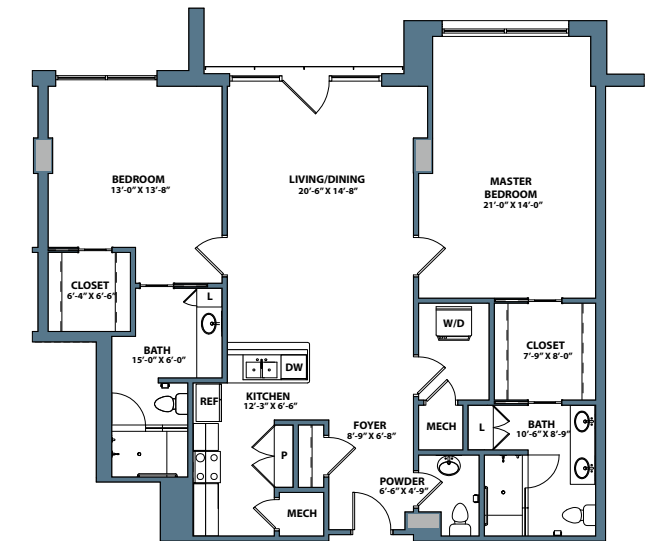

RIVER TOWER FLAT 5

*2 bedroom, 2.5 bath with office
2,055 square feet*

RIVER TOWER PLAN A - EAST

*1 bedroom, 1.5 bath with office
1,085 square feet
Balcony: 50 square feet*

RIVER TOWER PLAN A - WEST

*1 bedroom, 1.5 bath with office
1,085 square feet
Balcony: 50 square feet*

*2 bedroom, 2.5 bath with office
1,595 square feet
Balcony: 39 square feet*

RIVER TOWER PLAN G

*2 bedroom, 2.5 bath with office
2,179 square feet
Balcony: 100 square feet*

**HARBOR'S
EDGE**

**RIVER TOWER
FLOOR PLANS**

RIVER TOWER PLAN H

*2 bedroom, 2.5 bath
2,030 square feet
Balcony: 90 square feet*

RIVER TOWER FLAT 1

*1 bedroom, 1.5 bath with office
1,035 square feet*

RIVER TOWER FLAT 2

*1 bedroom, 1.5 bath
998 square feet*

RIVER TOWER FLAT 3

*2 bedroom, 2.5 bath
1,544 square feet*