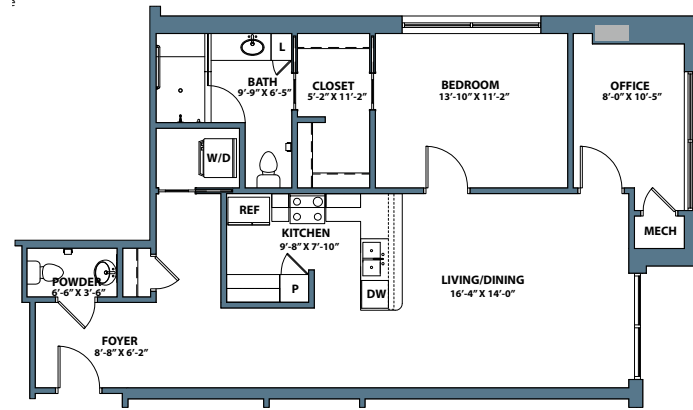

HARBOR'S EDGE

Whatever moves you.

RIVER TOWER FLOOR PLANS

One Colley Avenue | Norfolk, VA 23510
(757) 616-7950 | HarborsEdgeNorfolk.com

RIVER TOWER FLAT 4

*1 bedroom, 1.5 bath with office
1,067 square feet*

RIVER TOWER FLAT 5

*2 bedroom, 2.5 bath with office
2,055 square feet*

RIVER TOWER PLAN A - EAST

*1 bedroom, 1.5 bath with office
1,085 square feet
Balcony: 50 square feet*

RIVER TOWER PLAN A - WEST

*1 bedroom, 1.5 bath with office
1,085 square feet
Balcony: 50 square feet*

RIVER TOWER PLAN B

*1 bedroom, 1.5 bath
1,124 square feet
Balcony: 51 square feet*

RIVER TOWER PLAN C

*2 bedroom, 1.5 bath
1,124 square feet
Balcony: 51 square feet*

Discover Hampton Roads' distinctive senior living community, River Tower at Harbor's Edge. Signature residences with sweeping city and harbor views, a thoughtful collection of amenities and services, the gold standard assurance of True LifeCare®. Actual dimensions are approximate and subject to change.

RIVER TOWER PLAN E

*2 bedroom, 2.5 bath
1,660 square feet
Balcony: 90 square feet*

RIVER TOWER PLAN F - EAST

*2 bedroom, 2.5 bath with office
1,595 square feet
Balcony: 39 square feet*

RIVER TOWER PLAN F - WEST