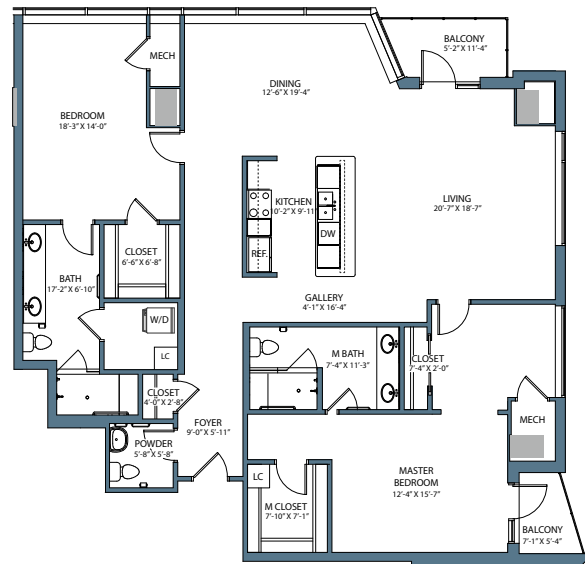

RIVER TOWER FLAT 5

*2 bedroom, 2.5 bath with office
2,055 square feet*

RIVER TOWER PLAN A - EAST

*1 bedroom, 1.5 bath with office
1,085 square feet
Balcony: 50 square feet*

RIVER TOWER PLAN A - WEST

*1 bedroom, 1.5 bath with office
1,085 square feet
Balcony: 50 square feet*

RIVER TOWER PLAN E

*2 bedroom, 2.5 bath
1,660 square feet
Balcony: 90 square feet*

RIVER TOWER PLAN F - EAST

*2 bedroom, 2.5 bath with office
1,595 square feet
Balcony: 39 square feet*

RIVER TOWER PLAN F - WEST

*2 bedroom, 2.5 bath with office
1,595 square feet
Balcony: 39 square feet*

RIVER TOWER PLAN G

*2 bedroom, 2.5 bath with office
2,179 square feet
Balcony: 100 square feet*

**HARBOR'S
EDGE**

**RIVER TOWER
FLOOR PLANS**

RIVER TOWER PLAN H

*2 bedroom, 2.5 bath
2,030 square feet
Balcony: 90 square feet*

RIVER TOWER FLAT 1

*1 bedroom, 1.5 bath with office
1,035 square feet*

RIVER TOWER FLAT 2

*1 bedroom, 1.5 bath
998 square feet*