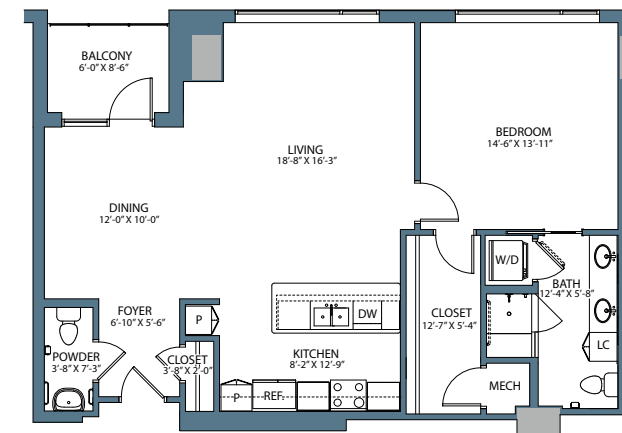

HARBOR'S EDGE

Whatever moves you.

RIVER TOWER FLOOR PLANS

One Colley Avenue | Norfolk, VA 23510
(757) 616-7950 | HarborsEdgeNorfolk.com

RIVER TOWER FLAT 4

*1 bedroom, 1.5 bath with office
1,067 square feet*

RIVER TOWER FLAT 5

*2 bedroom, 2.5 bath with office
2,055 square feet*

RIVER TOWER PLAN A - EAST

*1 bedroom, 1.5 bath with office
1,085 square feet
Balcony: 50 square feet*

RIVER TOWER PLAN A - WEST

*1 bedroom, 1.5 bath with office
1,085 square feet
Balcony: 50 square feet*

RIVER TOWER PLAN B

*1 bedroom, 1.5 bath
1,124 square feet
Balcony: 51 square feet*

RIVER TOWER PLAN C

*2 bedroom, 1.5 bath
1,124 square feet
Balcony: 51 square feet*

Discover Hampton Roads' distinctive senior living community, River Tower at Harbor's Edge. Signature residences with sweeping city and harbor views, a thoughtful collection of amenities and services, the gold standard assurance of True LifeCare®. Actual dimensions are approximate and subject to change.

RIVER TOWER PLAN E

*2 bedroom, 2.5 bath
1,660 square feet
Balcony: 90 square feet*

RIVER TOWER PLAN F - EAST

*2 bedroom, 2.5 bath with office
1,595 square feet
Balcony: 39 square feet*

RIVER TOWER PLAN F - WEST