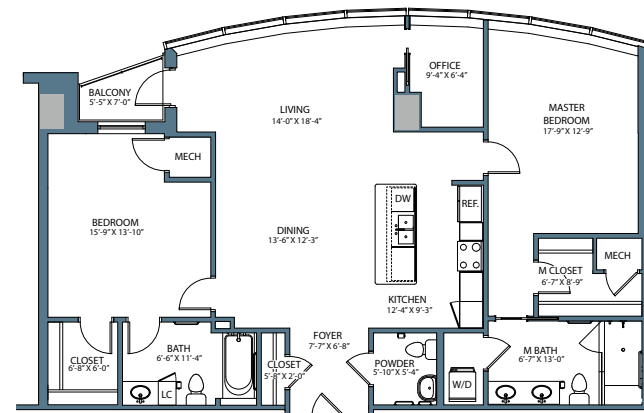

RIVER TOWER FLAT 5

*2 bedroom, 2.5 bath with office
2,055 square feet*

RIVER TOWER PLAN A - EAST

*1 bedroom, 1.5 bath with office
1,085 square feet
Balcony: 50 square feet*

RIVER TOWER PLAN A - WEST

*1 bedroom, 1.5 bath with office
1,085 square feet
Balcony: 50 square feet*

RIVER TOWER PLAN B

*1 bedroom, 1.5 bath
1,124 square feet
Balcony: 51 square feet*

RIVER TOWER PLAN C

*2 bedroom, 1.5 bath
1,124 square feet
Balcony: 51 square feet*

Discover Hampton Roads' distinctive senior living community, River Tower at Harbor's Edge. Signature residences with sweeping city and harbor views, a thoughtful collection of amenities and services, the gold standard assurance of True LifeCare®. Actual dimensions are approximate and subject to change.

RIVER TOWER PLAN E

*2 bedroom, 2.5 bath
1,660 square feet
Balcony: 90 square feet*

RIVER TOWER PLAN F - EAST

*2 bedroom, 2.5 bath with office
1,595 square feet
Balcony: 39 square feet*

RIVER TOWER PLAN F - WEST

*2 bedroom, 2.5 bath with office
1,595 square feet
Balcony: 39 square feet*

RIVER TOWER PLAN G

*2 bedroom, 2.5 bath with office
2,179 square feet
Balcony: 100 square feet*

**HARBOR'S
EDGE**

**RIVER TOWER
FLOOR PLANS**