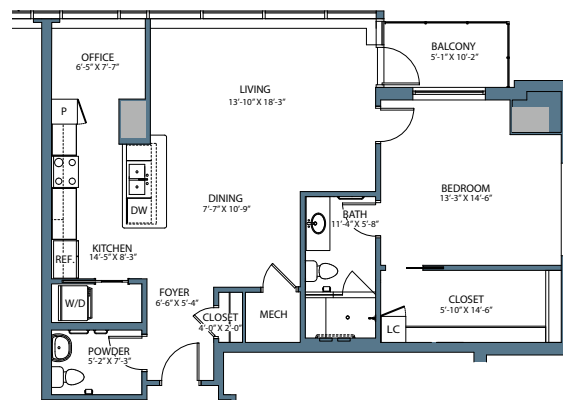

HARBOR'S EDGE

Whatever moves you.

RIVER TOWER FLOOR PLANS

One Colley Avenue | Norfolk, VA 23510
(757) 616-7950 | HarborsEdgeNorfolk.com

RIVER TOWER FLAT 4

*1 bedroom, 1.5 bath with office
1,067 square feet*

RIVER TOWER FLAT 5

*2 bedroom, 2.5 bath with office
2,055 square feet*

RIVER TOWER PLAN A - EAST

*1 bedroom, 1.5 bath with office
1,085 square feet
Balcony: 50 square feet*

RIVER TOWER PLAN A - WEST

*1 bedroom, 1.5 bath with office
1,085 square feet
Balcony: 50 square feet*

RIVER TOWER PLAN B

*1 bedroom, 1.5 bath
1,124 square feet
Balcony: 51 square feet*

RIVER TOWER PLAN C

*2 bedroom, 1.5 bath
1,124 square feet
Balcony: 51 square feet*

Discover Hampton Roads' distinctive senior living community, River Tower at Harbor's Edge. Signature residences with sweeping city and harbor views, a thoughtful collection of amenities and services, the gold standard assurance of True LifeCare®. Actual dimensions are approximate and subject to change.

RIVER TOWER PLAN E

*2 bedroom, 2.5 bath
1,660 square feet
Balcony: 90 square feet*

RIVER TOWER PLAN F - EAST

*2 bedroom, 2.5 bath with office
1,595 square feet
Balcony: 39 square feet*

RIVER TOWER PLAN F - WEST