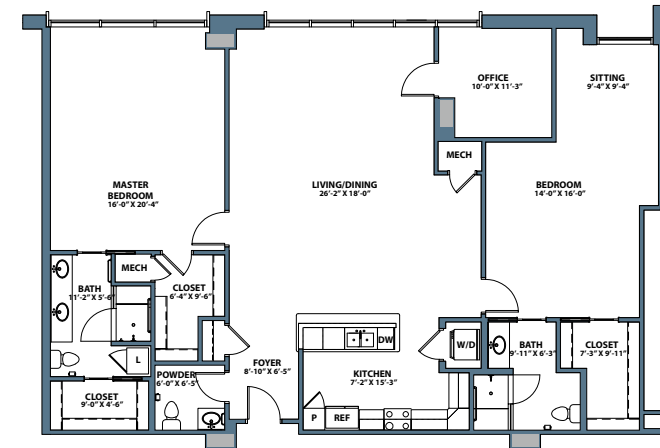

HARBOR'S EDGE

Whatever moves you.

RIVER TOWER FLOOR PLANS

One Colley Avenue | Norfolk, VA 23510
(757) 616-7950 | HarborsEdgeNorfolk.com

RIVER TOWER FLAT 4

*1 bedroom, 1.5 bath with office
1,067 square feet*

RIVER TOWER FLAT 5

*2 bedroom, 2.5 bath with office
2,055 square feet*

RIVER TOWER PLAN A - EAST

*1 bedroom, 1.5 bath with office
1,085 square feet
Balcony: 50 square feet*

RIVER TOWER PLAN A - WEST

*1 bedroom, 1.5 bath with office
1,085 square feet
Balcony: 50 square feet*

RIVER TOWER PLAN B

*1 bedroom, 1.5 bath
1,124 square feet
Balcony: 51 square feet*

RIVER TOWER PLAN C

*2 bedroom, 1.5 bath
1,124 square feet
Balcony: 51 square feet*

Discover Hampton Roads' distinctive senior living community, River Tower at Harbor's Edge. Signature residences with sweeping city and harbor views, a thoughtful collection of amenities and services, the gold standard assurance of True LifeCare®. Actual dimensions are approximate and subject to change.

RIVER TOWER PLAN E

*2 bedroom, 2.5 bath
1,660 square feet
Balcony: 90 square feet*

RIVER TOWER PLAN F - EAST

*2 bedroom, 2.5 bath with office
1,595 square feet
Balcony: 39 square feet*

RIVER TOWER PLAN F - WEST