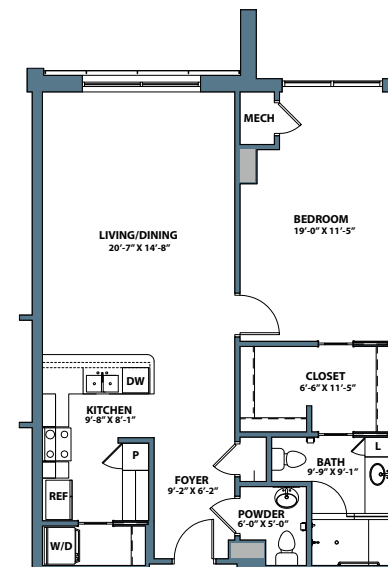

RIVER TOWER FLAT 5

*2 bedroom, 2.5 bath with office
2,055 square feet*

RIVER TOWER PLAN A - EAST

*1 bedroom, 1.5 bath with office
1,085 square feet
Balcony: 50 square feet*

RIVER TOWER PLAN A - WEST

*1 bedroom, 1.5 bath with office
1,085 square feet
Balcony: 50 square feet*

RIVER TOWER PLAN E

*2 bedroom, 2.5 bath
1,660 square feet
Balcony: 90 square feet*

RIVER TOWER PLAN F - EAST

*2 bedroom, 2.5 bath with office
1,595 square feet
Balcony: 39 square feet*

RIVER TOWER PLAN F - WEST

*2 bedroom, 2.5 bath with office
1,595 square feet
Balcony: 39 square feet*

RIVER TOWER PLAN G

*2 bedroom, 2.5 bath with office
2,179 square feet
Balcony: 100 square feet*

**HARBOR'S
EDGE**

**RIVER TOWER
FLOOR PLANS**

RIVER TOWER PLAN H

*2 bedroom, 2.5 bath
2,030 square feet
Balcony: 90 square feet*

RIVER TOWER FLAT 1

*1 bedroom, 1.5 bath with office
1,035 square feet*

RIVER TOWER FLAT 2

*1 bedroom, 1.5 bath
998 square feet*