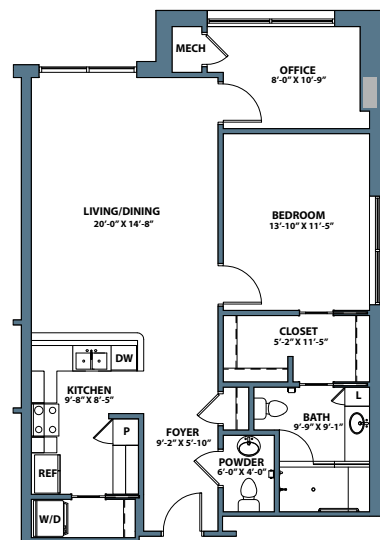

RIVER TOWER FLAT 5

*2 bedroom, 2.5 bath with office
2,055 square feet*

RIVER TOWER PLAN A - EAST

*1 bedroom, 1.5 bath with office
1,085 square feet
Balcony: 50 square feet*

RIVER TOWER PLAN A - WEST

*1 bedroom, 1.5 bath with office
1,085 square feet
Balcony: 50 square feet*

RIVER TOWER PLAN E

*2 bedroom, 2.5 bath
1,660 square feet
Balcony: 90 square feet*

RIVER TOWER PLAN F - EAST

*2 bedroom, 2.5 bath with office
1,595 square feet
Balcony: 39 square feet*

RIVER TOWER PLAN F - WEST

*2 bedroom, 2.5 bath with office
1,595 square feet
Balcony: 39 square feet*

RIVER TOWER PLAN G

*2 bedroom, 2.5 bath with office
2,179 square feet
Balcony: 100 square feet*

**HARBOR'S
EDGE**

**RIVER TOWER
FLOOR PLANS**

RIVER TOWER PLAN H

*2 bedroom, 2.5 bath
2,030 square feet
Balcony: 90 square feet*

RIVER TOWER FLAT 1

*1 bedroom, 1.5 bath with office
1,035 square feet*

RIVER TOWER FLAT 2

*1 bedroom, 1.5 bath
998 square feet*