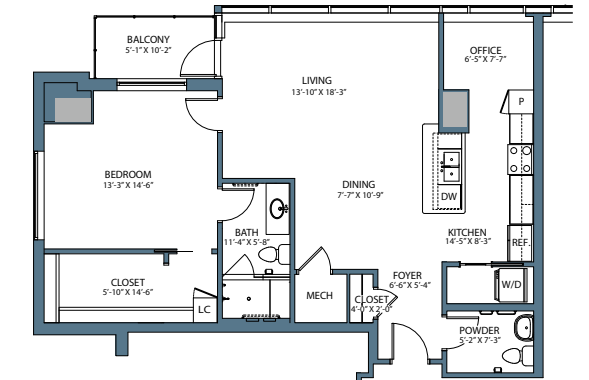

HARBOR'S EDGE

Whatever moves you.

RIVER TOWER FLOOR PLANS

One Colley Avenue | Norfolk, VA 23510
(757) 616-7950 | HarborsEdgeNorfolk.com

RIVER TOWER FLAT 4

*1 bedroom, 1.5 bath with office
1,067 square feet*

RIVER TOWER FLAT 5

*2 bedroom, 2.5 bath with office
2,055 square feet*

RIVER TOWER PLAN A - EAST

*1 bedroom, 1.5 bath with office
1,085 square feet
Balcony: 50 square feet*

RIVER TOWER PLAN A - WEST

*1 bedroom, 1.5 bath with office
1,085 square feet
Balcony: 50 square feet*

RIVER TOWER PLAN B

*1 bedroom, 1.5 bath
1,124 square feet
Balcony: 51 square feet*

RIVER TOWER PLAN C

*2 bedroom, 1.5 bath
1,124 square feet
Balcony: 51 square feet*

Discover Hampton Roads' distinctive senior living community, River Tower at Harbor's Edge. Signature residences with sweeping city and harbor views, a thoughtful collection of amenities and services, the gold standard assurance of True LifeCare®. Actual dimensions are approximate and subject to change.

RIVER TOWER PLAN E

*2 bedroom, 2.5 bath
1,660 square feet
Balcony: 90 square feet*

RIVER TOWER PLAN F - EAST

*2 bedroom, 2.5 bath with office
1,595 square feet
Balcony: 39 square feet*

RIVER TOWER PLAN F - WEST