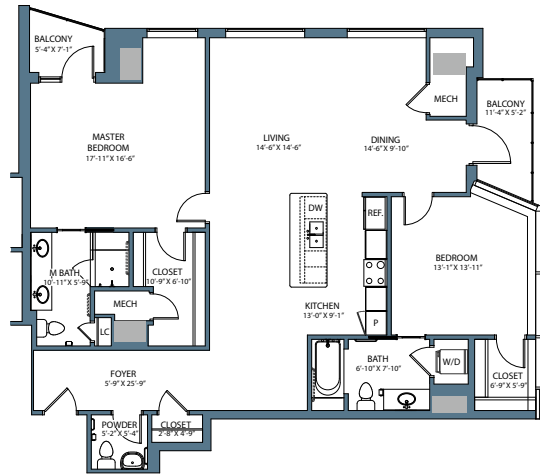

RIVER TOWER FLAT 5

*2 bedroom, 2.5 bath with office
2,055 square feet*

RIVER TOWER PLAN A - EAST

*1 bedroom, 1.5 bath with office
1,085 square feet
Balcony: 50 square feet*

RIVER TOWER PLAN A - WEST

*1 bedroom, 1.5 bath with office
1,085 square feet
Balcony: 50 square feet*

RIVER TOWER PLAN B

*1 bedroom, 1.5 bath
1,124 square feet
Balcony: 51 square feet*

RIVER TOWER PLAN C

*2 bedroom, 1.5 bath
1,124 square feet
Balcony: 51 square feet*

Discover Hampton Roads' distinctive senior living community, River Tower at Harbor's Edge. Signature residences with sweeping city and harbor views, a thoughtful collection of amenities and services, the gold standard assurance of True LifeCare®. Actual dimensions are approximate and subject to change.

RIVER TOWER PLAN E

*2 bedroom, 2.5 bath
1,660 square feet
Balcony: 90 square feet*

RIVER TOWER PLAN F - EAST

*2 bedroom, 2.5 bath with office
1,595 square feet
Balcony: 39 square feet*

RIVER TOWER PLAN F - WEST

*2 bedroom, 2.5 bath with office
1,595 square feet
Balcony: 39 square feet*

RIVER TOWER PLAN G

*2 bedroom, 2.5 bath with office
2,179 square feet
Balcony: 100 square feet*

**HARBOR'S
EDGE**

**RIVER TOWER
FLOOR PLANS**